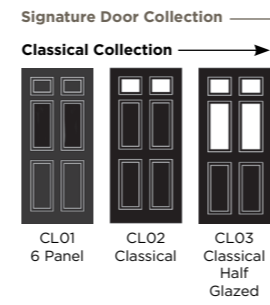

Full Door Range

a door for every home

Distinction Doors reserve the right to alter and remove door styles and specifications without prior notice.