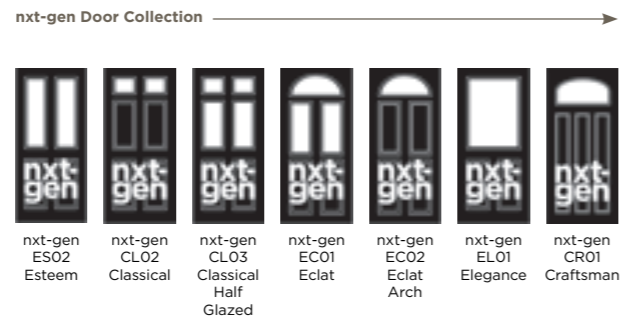

Full Door Range

a door for every home

Distinction Doors reserve the right to alter and remove door styles and specifications without prior notice.