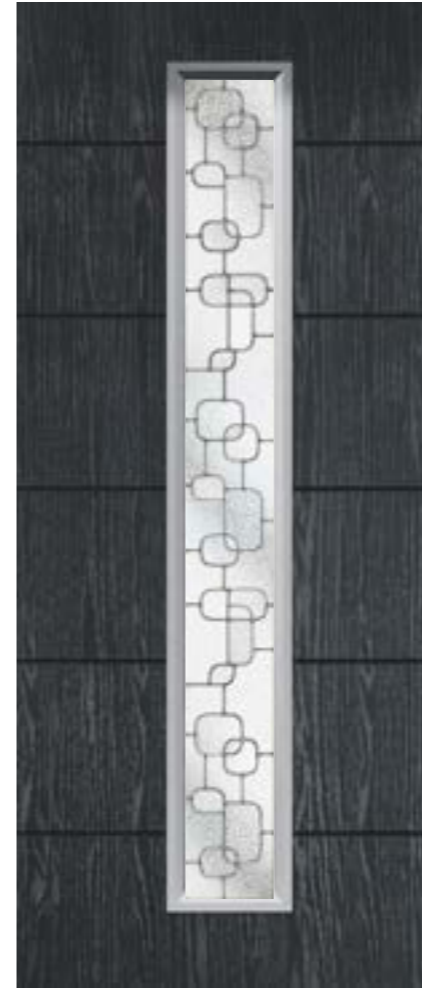

GD09 with Canvas glass
Left, centre and right available