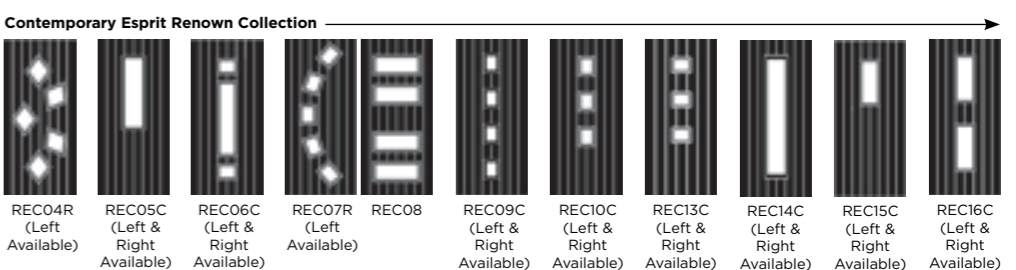

Full Door Range

a door for every home

Distinction Doors reserve the right to alter and remove door styles and specifications without prior notice.