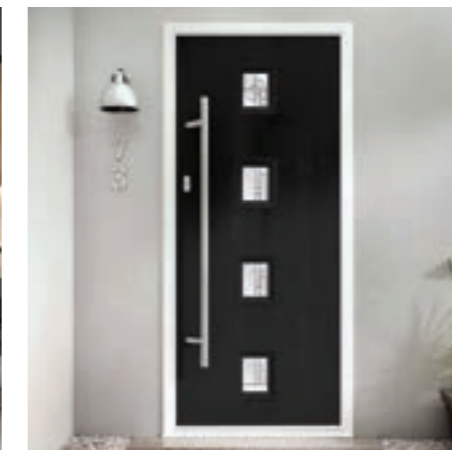

Venture Collection

Designed to elevate and enhance the Contemporary door range, the new Venture Collection is available in eight new door styles. The smooth, steel effect contemporary cassettes bring modern and continental flair.

Contemporary range:

Venture Collection	48
Infinity	52
Esprit	58
Esprit Renown	64

Contemporary

We know that style and security are no longer mutually exclusive. That's why we have great pleasure in introducing you to our contemporary door styles.

This range takes how you think a front door should look and flips it, offering grooves, wood-grain effect and playful glass configurations to create statement door styles.

Then, dial up or down with one of our bespoke colours.

Remember you can choose a colour for both inside and out, and they don't need to match! Complete the look with one of our glass designs.

Go on...be bold.

the perfect welcome home