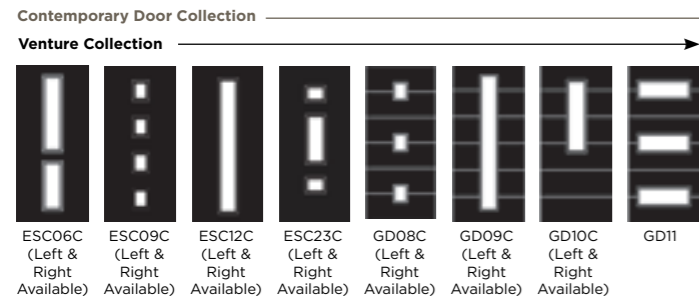

Full Door Range

a door for every home

Distinction Doors reserve the right to alter and remove door styles and specifications without prior notice.