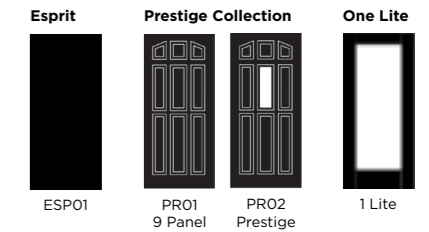

Full Door Range

a door for every home

Distinction Doors reserve the right to alter and remove door styles and specifications without prior notice.