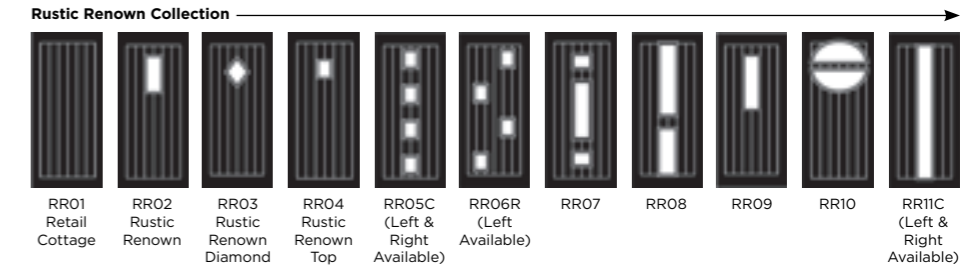

Full Door Range

a door for every home

Distinction Doors reserve the right to alter and remove door styles and specifications without prior notice.