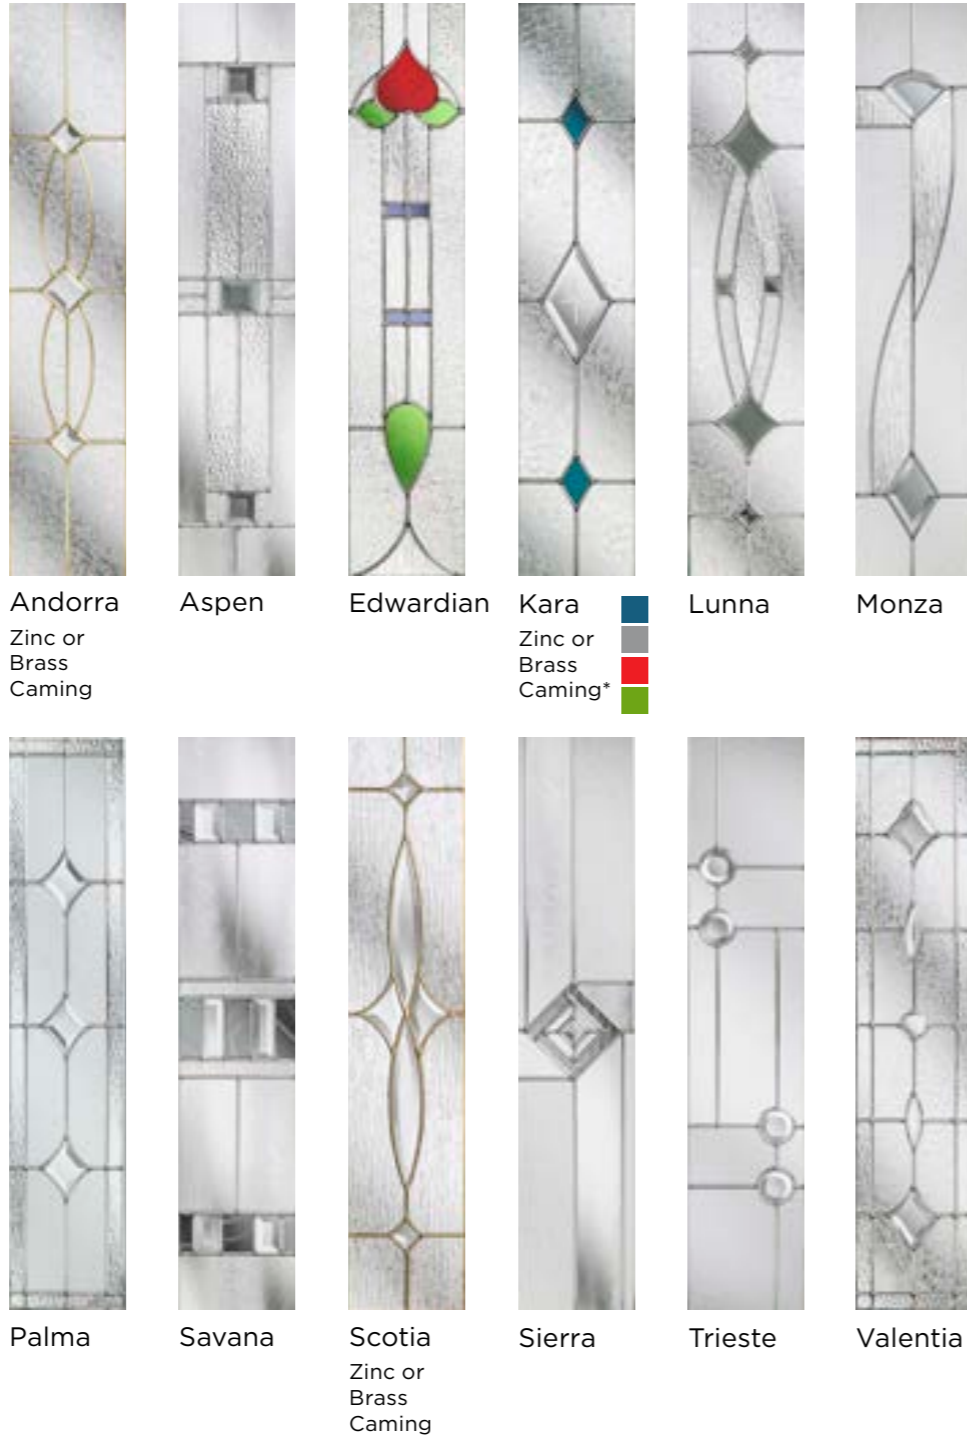

nxt-gen Esteem

Main image: Distinction
Anthracite Grey with Kara
Brass glass.