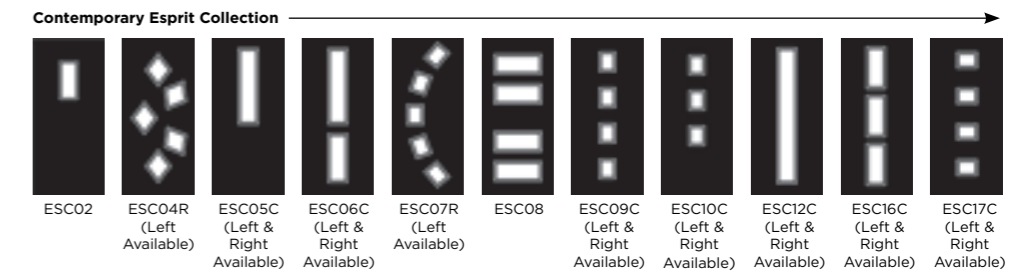

Full Door Range

a door for every home

Distinction Doors reserve the right to alter and remove door styles and specifications without prior notice.