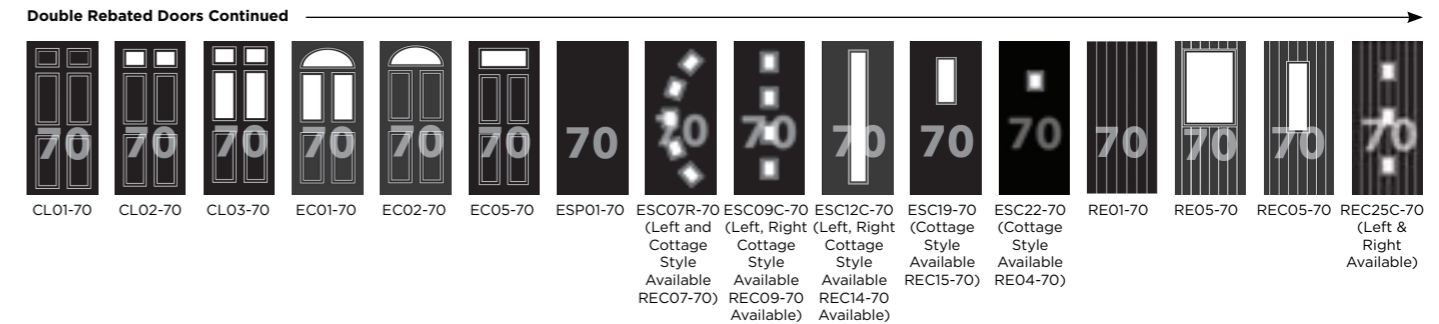

Full Door Range

a door for every home

Distinction Doors reserve the right to alter and remove door styles and specifications without prior notice.