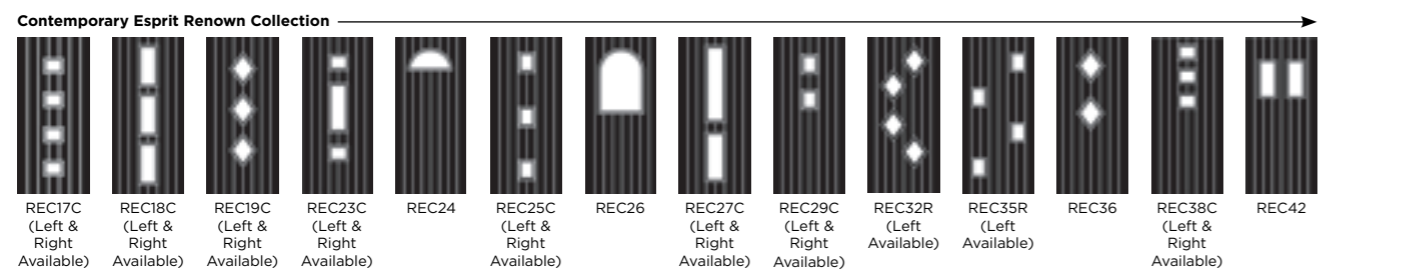

Full Door Range

a door for every home

Distinction Doors reserve the right to alter and remove door styles and specifications without prior notice.