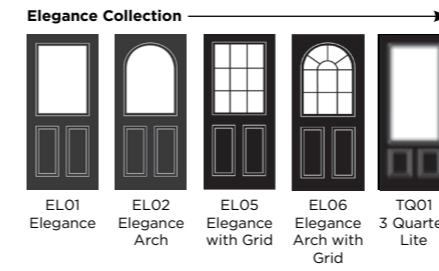

Full Door Range

a door for every home

Distinction Doors reserve the right to alter and remove door styles and specifications without prior notice.