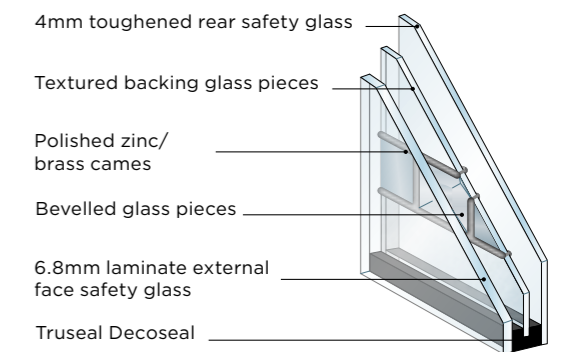

## Glass

Features and benefits:

- Decorative triple glazing
- The decorative centre pane is sealed within the unit therefore, it is protected from dust and weathering
- Easy to clean
- 6.8mm glass laminated as standard
- 50mm units available for 70mm doors
- Glass patterns may vary
- Slight bubbles, lines and surface imperfections are all characteristics of glass. They are not to be considered as defects as they add character to decorative glass.