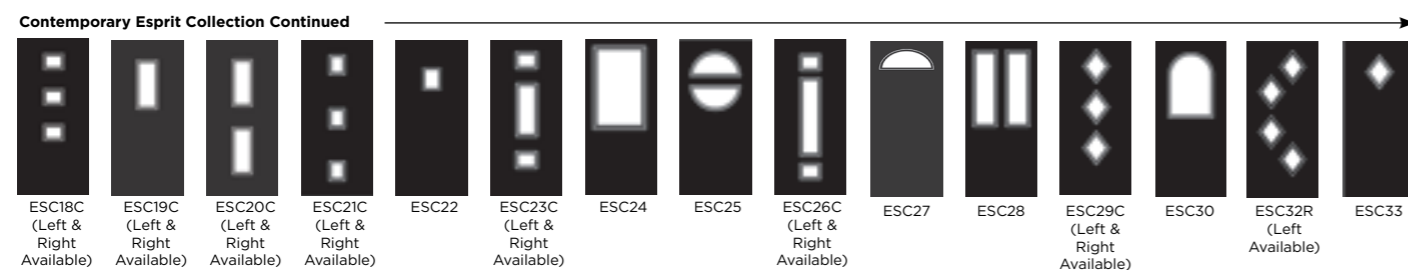

Full Door Range

a door for every home

Distinction Doors reserve the right to alter and remove door styles and specifications without prior notice.