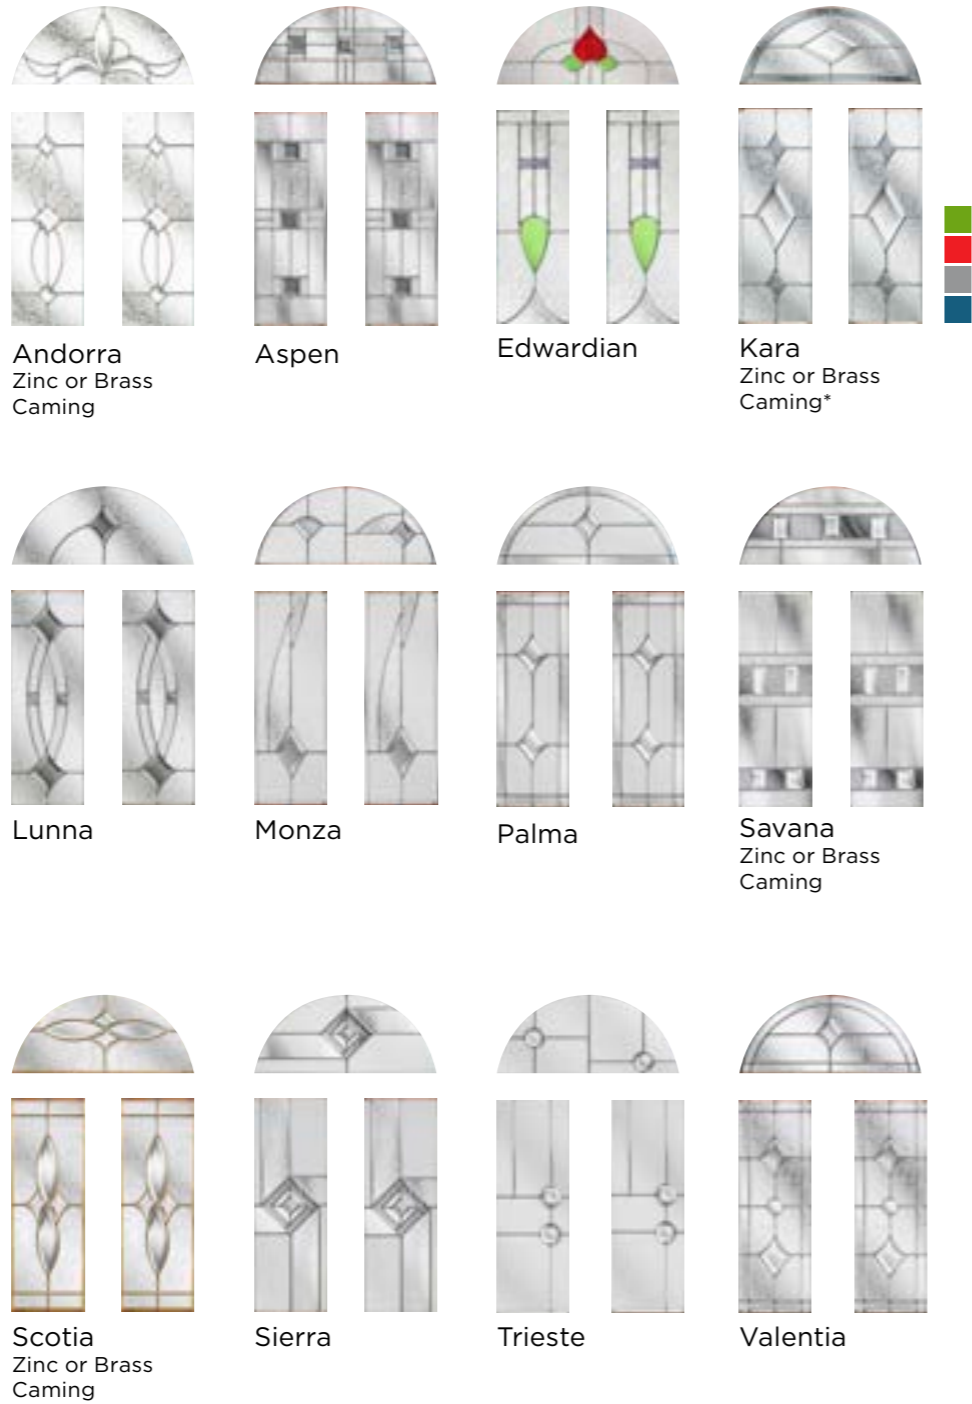

nxt-gen Eclat

Main image: Porcelain Blue with Palma glass.

New 2022 colour