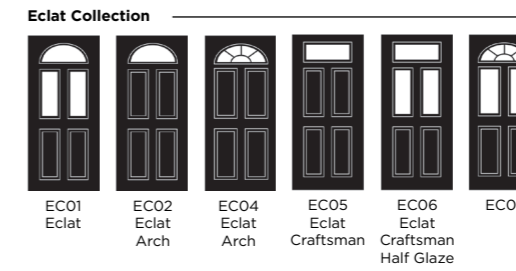

Full Door Range

a door for every home

Distinction Doors reserve the right to alter and remove door styles and specifications without prior notice.