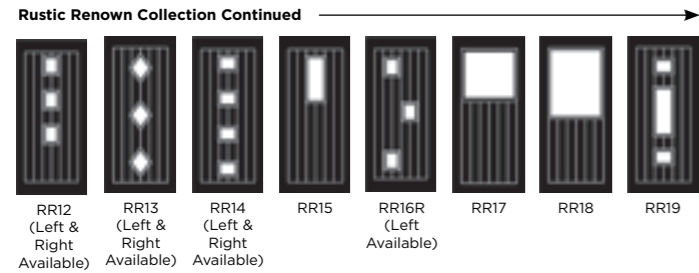

Full Door Range

a door for every home

Distinction Doors reserve the right to alter and remove door styles and specifications without prior notice.