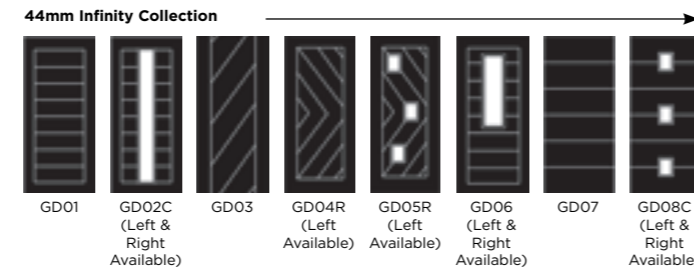

Full Door Range

a door for every home

Distinction Doors reserve the right to alter and remove door styles and specifications without prior notice.