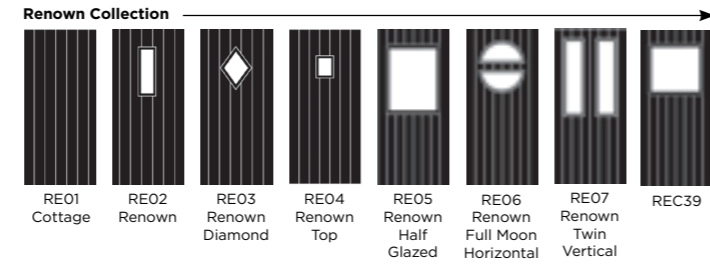

Full Door Range

a door for every home

Distinction Doors reserve the right to alter and remove door styles and specifications without prior notice.